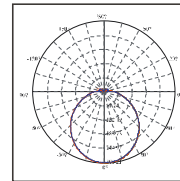

Dimensions

Applications

- Residential
- Commercial
- Education
- Retail
- Healthcare
- Hospitality
- Conference Room

Light Distribution

Item	Length	Width	Height
MX3001-48W	48.25in	4.50in	2.50in

Item	Voltage	Wattage	PF	Dimming	Lumen Output	Efficacy	CCT	CRI	Life Time
MX3001-48W	120V	48W	>0.9	N	4000lm	83lm/W	4000K	RA>80	>50,000-