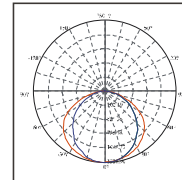

Light Distribution