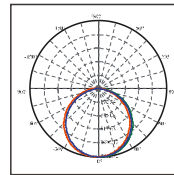

Light Distribution

Item	Length	Width	Height
MXL2009	49.37in	9.53in	2.56in

Item	Voltage	Wattage	PF	Dimming	Lumen Output	Efficacy	CCT	CRI	Life time
MXL2009	120/277V	40W	>0.9	0-10V	4200lm	103lm/W	3000K/4000K/5000K	RA>80	>50,000h