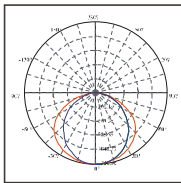

Light Distribution

Dimensions

Item	Length	Width	Height
MGL1036 LE225W/22	23.82r	23.82r	0.43in
MGL1036 LE240W/22	23.82r	23.82r	0.43in
MGL1036 LE240W/14	23.82r	12.20r	0.43in
MGL1036 LE240W/24	47.64r	12.20r	0.43in
MGL1036 LE240W/24	47.64r	12.20r	0.43in

Light Distribution

Dimensions

Item	Length	Width	Height
M/QL1C23-LE>36W/22	33.83in	23.82in	3.94in
M/QL1C23-1F>43W/22	33.83in	23.82in	3.94in
M/QL1C23-LE>36W/14	12.09in	47.84in	3.94in
M/QL1C23-LE>43W/24	33.83in	47.84in	3.94in
M/QL1C23-LE>63W/24	33.83in	47.84in	3.94in