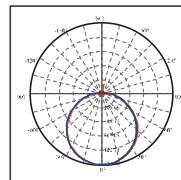

Light Distribution

Item	Length	Height
NXL3328	13.68in	3.72in
NXL3329	11.00in	2.81in

Item	Voltage	Wattage	PF	Dimming	Lumen Output	Efficacy	CCT	CRI	Life time
NXL3328	120V	24W	>0.9	Y	1600lm	67lm/W	3000K/4000K/5000K	RA >80	>50,000H
NXL3329	120V	16W	>0.9	Y	1100lm	69lm/W	3000K/4000K/5000K	RA >80	>50,000H