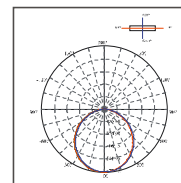

Light Distribution

Item	Length	Height
MGL11027	9.13in	3.94in

Item	Voltage	Wattage	PF	Dimming	Lumen Output	Efficacy	CCT	CRI	Life time
MGL11027	70-277V	22W	>0.9	0-10V	1800lm	82lm/W	3000K/4000K/5000K	RA>80	>50,000H