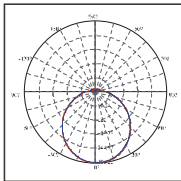

Light Distribution

Item	Length	Width	Height
MXL2013-LE204W	24.25in	6.33in	2.36in
MXL2013-LE348W	45.04in	6.33in	2.36in

Item	Voltage	Wattage	PF	Dimming	Lumen Output	Efficacy	CCT	CRI	Life Time
MXL2013-LED24W	120V	24W	>0.9	N	2300lm	83lm/W	3000K/4000K/5000K	RA>80	>50,000-
MXL2013-LED348W	120V	48W	>0.9	N	4300lm	83lm/W	3000K/4000K/5000K	RA>80	>50,000-

Features

- Built-in on/off pull chain.
- Energy efficient.
- Metal housing construction.
- White painted finish.
- Suitable for damp locations.
- Grounded plug and cord included.
- Mounting chain and hooks included.