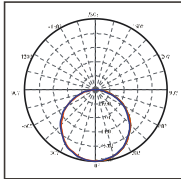

Light Distribution

Item	Length	Height
MXL3030	7.75in	1.75in

Item	Voltage	Wattage	PF	Dimming	Lumen Output	Efficacy	CCT	CRI	Life time
MX 3030	120V	9.3W	>0.9	Y	670lm	67lm/W	3000K/4000K/5000K	RA >80	>50,000H

Features

- No UV or IR radiation.
- Mercury-free construction.
- Suitable for damp locations.