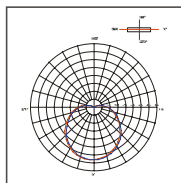

Light Distribution

Item	Length	Height
MQTL1070 4"	4.72in	0.96in
MQTL1070 6"	6.77in	0.96in
MQTL1070 8"	9.13in	0.96in

Item	Voltage	Wattage	PF	Dimming	Lumen Output	Efficacy	CCT	CRI	Life time
MQTL1070 4"	120V	8.5W	>0.9	Y	55lm	65lm/W	3000K/4000K/5000K	RA >80	>50,000H
MQTL1070 6"	120V	13.5W	>0.9	Y	90lm	66lm/W	3000K/4000K/5000K	RA >80	>50,000H
MQTL1070 8"	120V	22W	>0.9	Y	270lm	93lm/W	3000K/4000K/5000K	RA >80	>50,000H

Features

- Life Time: > 50,000 hours
- Color Temperature: 3000K/4000K/5000K
- Aluminum housing, solid and durable, excellent heat dissipating effect