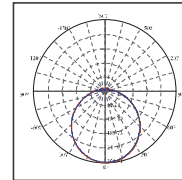

Light Distribution