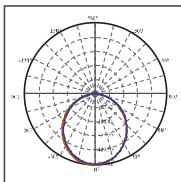

Applications

- Commercial
- Healthcare
- Education
- Hospitality
- Residential
- Retail
- Conference Room

Light Distribution

Item	Length	Height
MQTL1084 8W 4"	5.04in	1.57in
MQTL1084-10W-6"	7.31in	1.38in
MQTL1084-8W-6"	7.31in	1.38in