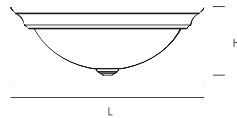

Dimensions

Applications

- Commercial
- Education
- Residential
- Conference Room
- Healthcare
- Hospitality
- Retail