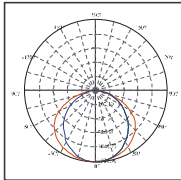

Light Distribution

Item	Length	Width	Height
G-AL1004-LED10	25.79in	3.50in	3.62in
GWL1004-LED210	25.79in	3.50in	3.62in
G-AL1004-LED20	49.80in	3.50in	3.62in
GWL1004-LED220	49.80in	3.50in	3.62in
GWL1004-LED225	49.80in	3.50in	3.62in

Item	Voltage	Wattage	PF	Dimming	Lumen Output	Efficacy	CCT	CRI	Life time
GW-1004-LED-0	120-277V	10W	>0.9	N	1'53lm	1'5lm²/W	3000K/4000K/5000K	RA>80	>50,000h
G-AL1004-LED210	120-277V	20W	>0.9	N	2900lm	1'5lm²/W	3000K/4000K/5000K	RA>80	>50,000h
GW-1004-LED20	120-277V	20W	>0.9	N	2900lm	1'5lm²/W	3000K/4000K/5000K	RA>80	>50,000h
G-AL1004-LED220	120-277V	40W	>0.9	N	4600lm	1'5lm²/W	3000K/4000K/5000K	RA>80	>50,000h
G-AL1004-LED225	120-277V	50W	>0.9	N	5500lm	1'0lm²/W	3000K/4000K/5000K	RA>80	>50,000h