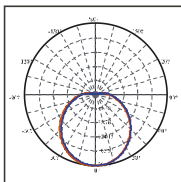

Light Distribution

Item	Length	Height
MLL1015	8.35in	3.70in

Item	Voltage	Wattage	PF	Dimming	Lumen Output	Efficacy	CCT	CRI	Life time
MLL1015	120V	10.5W	>0.9	Y	800lm	76lm/W	3000K/4000K/5000K	RA>80	>50,000h

Features

- No UV or IR radiation.
- Mercury-free construction.
- Suitable for damp locations.