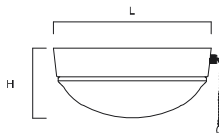

Dimensions

Applications

- Commercial
- Education
- Retail
- Conference Room
- Hospitality
- Healthcare
- Residential