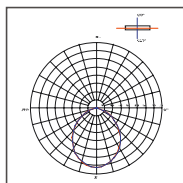

- Commercial
- Education
- Residential
- Conference Room
- Healthcare
- Hospitality
- Retail

Light Distribution

Item	Length	Height
MGL110-9	7.32in	3.00in
MGL110-9	7.32in	3.00in

Item	Voltage	Wattage	PF	Dimming	Lumen Output	Efficacy	CCT	CRI	Life time
MGL-019	120V	10.5W	>0.9	Y	650lm	62lm/W	3000K/4000K/5000K	RA>80	>50,000H
MGL-019	120V	18W	>0.9	Y	1200lm	67lm/W	3000K/4000K/5000K	RA>80	>50,000H