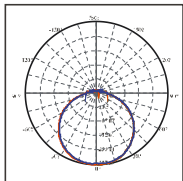

Light Distribution

Item	Length	Height
NXL3325	11.00in	3.00in
NXL3324	11.00in	3.00in

Item	Voltage	Wattage	PF	Dimming	Lumen Output	Efficacy	CCT	CRI	Life time
NXL3325	220V	10W	>0.9	Y	650lm	65lm/W	3000K/4000K/5000K	RA >80	>50,000H
NXL3324	220V	15W	>0.9	Y	950lm	63lm/W	3000K/4000K/5000K	RA >80	>50,000H

Features

- No UV or IR radiation.
- Mercury-free construction.
- Color Rendering Index : ≥80
- Suitable for damp locations.