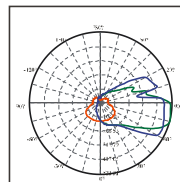

Light Distribution

Item	Length	Width	Height
MLV206	29.62in	9.00in	8.30in
MLV208	21.75in	9.00in	8.30in

Item	Voltage	Wattage	PF	Dimming	Lumen Output	Efficacy	CCT	CRI	Life time
MLV206	120V	34W	>0.9	Y	1300lm	35lm/W	3000K/4000K/5000K	RA>80	>35,000H
MLV208	120V	26W	>0.9	Y	950lm	37lm/W	3000K/4000K/5000K	RA>80	>35,000H