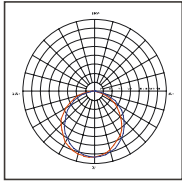

Light Distribution

Item	Length	Height
MGL11027	9.13in	3.94in

Item	Voltage	Wattage	PF	Dimming	Lumen Output	Efficacy	CCT	CRI	Life time
MGL11027	70-277V	22W	>0.9	0-10V	1800lm	82lm/W	3000K/4000K/5000K	RA>80	>50,000H

Light Distribution

Dimensions

Item	Length	Width	Height
M/QL1035 LE225W/22	23.82r	23.82r	0.43in
M/QL1035 LE240W/22	23.82r	23.82r	0.43r
M/QL1035 LE240W/14	23.82r	12.20r	0.43in
M/QL1035 LE240W/24	47.64r	12.20r	0.43r
M/QL1035 LE240W/24	47.64r	12.20r	0.43r