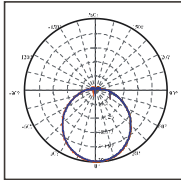

Light Distribution

Item	Length	Height
MXL1039N	2.75in	4.76in
MXL1039B	2.75in	4.76in
MXL1039W	12.75in	4.76in
MYL1039G	2.75in	4.76in

Item	Voltage	Wattage	PF	Dimming	Lumen Output	Efficacy	CCT	CRI	Life time
MXL1039N	120V	18W	NA	Y	1300lm	72lm/W	3000K/4000K/5000K	RA > 90	> 50,000H
MXL1039B	120V	18W	NA	Y	1300lm	72lm/W	3000K/4000K/5000K	RA > 90	> 50,000H
MXL1039W	120V	18W	NA	Y	1300lm	72lm/W	3000K/4000K/5000K	RA > 90	> 50,000H
MYL1039G	120V	18W	NA	Y	1300lm	72lm/W	3000K/4000K/5000K	RA > 90	> 50,000H

Features

- No UV or IR radiation.
- Mercury-free construction.
- Color Rendering Index: ≥ 80 .
- Suitable for damp locations.