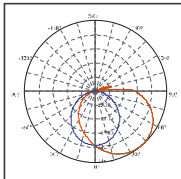

Light Distribution

Item	Length	Width	Height
MXL2012	18.20in	3.33in	1.90in

Item	Voltage	Wattage	PF	Dimming	Lumen Output	Efficacy	CCT	CRI	Life time
MXL2012	120V	12W	>0.9	N	850lm	71lm/W	3000K/4000K/5000K	RA>80	>50,000H