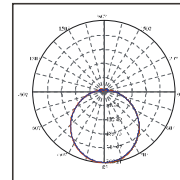

Light Distribution

Item	Length	Width	Height
MXL2053-LED20/14	24.02in	3.54in	2.20in
MXL2053-LED40/24	48.03in	3.54in	2.20in

Item	Voltage	Wattage	PF	Dimming	Lumen Output	Efficacy	CCT	CRI	Life time
MXL2053-LED20/14	120-277V	20W	>0.9	0-10V	2100lm	105lm/W	3000K/4000K/5000K	RA>80	>50,000H
MXL2053-LED40/24	120-277V	40W	>0.9	0-10V	4200lm	105lm/W	3000K/4000K/5000K	RA>80	>50,000H