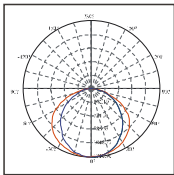

Light Distribution

Item	Length	Width	Height
MXL2002	49.49in	5.59in	2.32in

Item	Voltage	Wattage	PF	Dimming	Lumen Output	Efficacy	CCT	CRI	Life time
MXL2002	120/277V	40W	>0.9	h	4200lm	103lm/W	3000K/4000K/5000K	RA>80	>50,000h

Features

- Wide area lighting beam angle.
- No UV or IR radiation.
- Mercury-free construction.
- Completely sealed lens and housing for wet location installation.