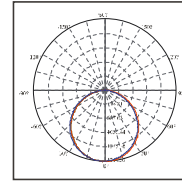

Light Distribution