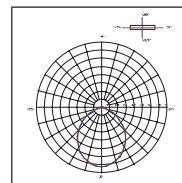

Light Distribution

Item	Length	Height
MQTL1020	5.00in	2.68in
MQTL1020	5.00in	2.68in

Item	Voltage	Wattage	PF	Dimming	Lumen Output	Efficacy	CCT	CRI	Life time
MQTL1020	120V	8.5W	>0.9	Y	55lm	65lm/W	3000K/4000K/5000K	RA -80	>50,000H
MQTL1020	120V	16.5W	>0.9	Y	70lm	67lm/W	3000K/4000K/5000K	RA -80	>50,000H