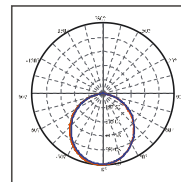

Light Distribution

Item	Length	Height
MQTL1085 13W 4"	5.91in	3.19in
MQTL1085-13W-6"	8.2in	3.70in
MQTL1085-20W-6"	8.2in	3.70in
MQTL1085 20W 8"	10.24in	4.02in
MQTL1085-30W-8"	10.24in	4.02in
MQTL1085-40W-10"	11.30in	4.53in